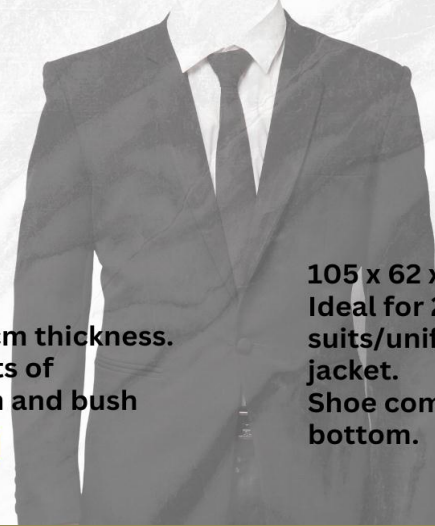

R740

BACKPACK 28 L

28 Liter capacity.
 40 x 29 x 23 cm.
 1 Main compartment.
 1 Front pocket.
 2 External side pockets with elastic,
 for bottles up to 1L.

R510

UNI BAG

Available colours: Olive green, navy blue, black, chocolate, salmon, red, sand.
40 x 30 x 12cm.
1x Main compartment.
1x Small hidden pocket.

R220

SUIT COVER

90 x 62 x 10 cm thickness.
Ideal for 2 sets of suits/uniform and bush jacket.

R410

SUITCOVER LUX

105 x 62 x 10 cm thickness.
Ideal for 2 sets of suits/uniform and bush jacket.
Shoe compartment at bottom.